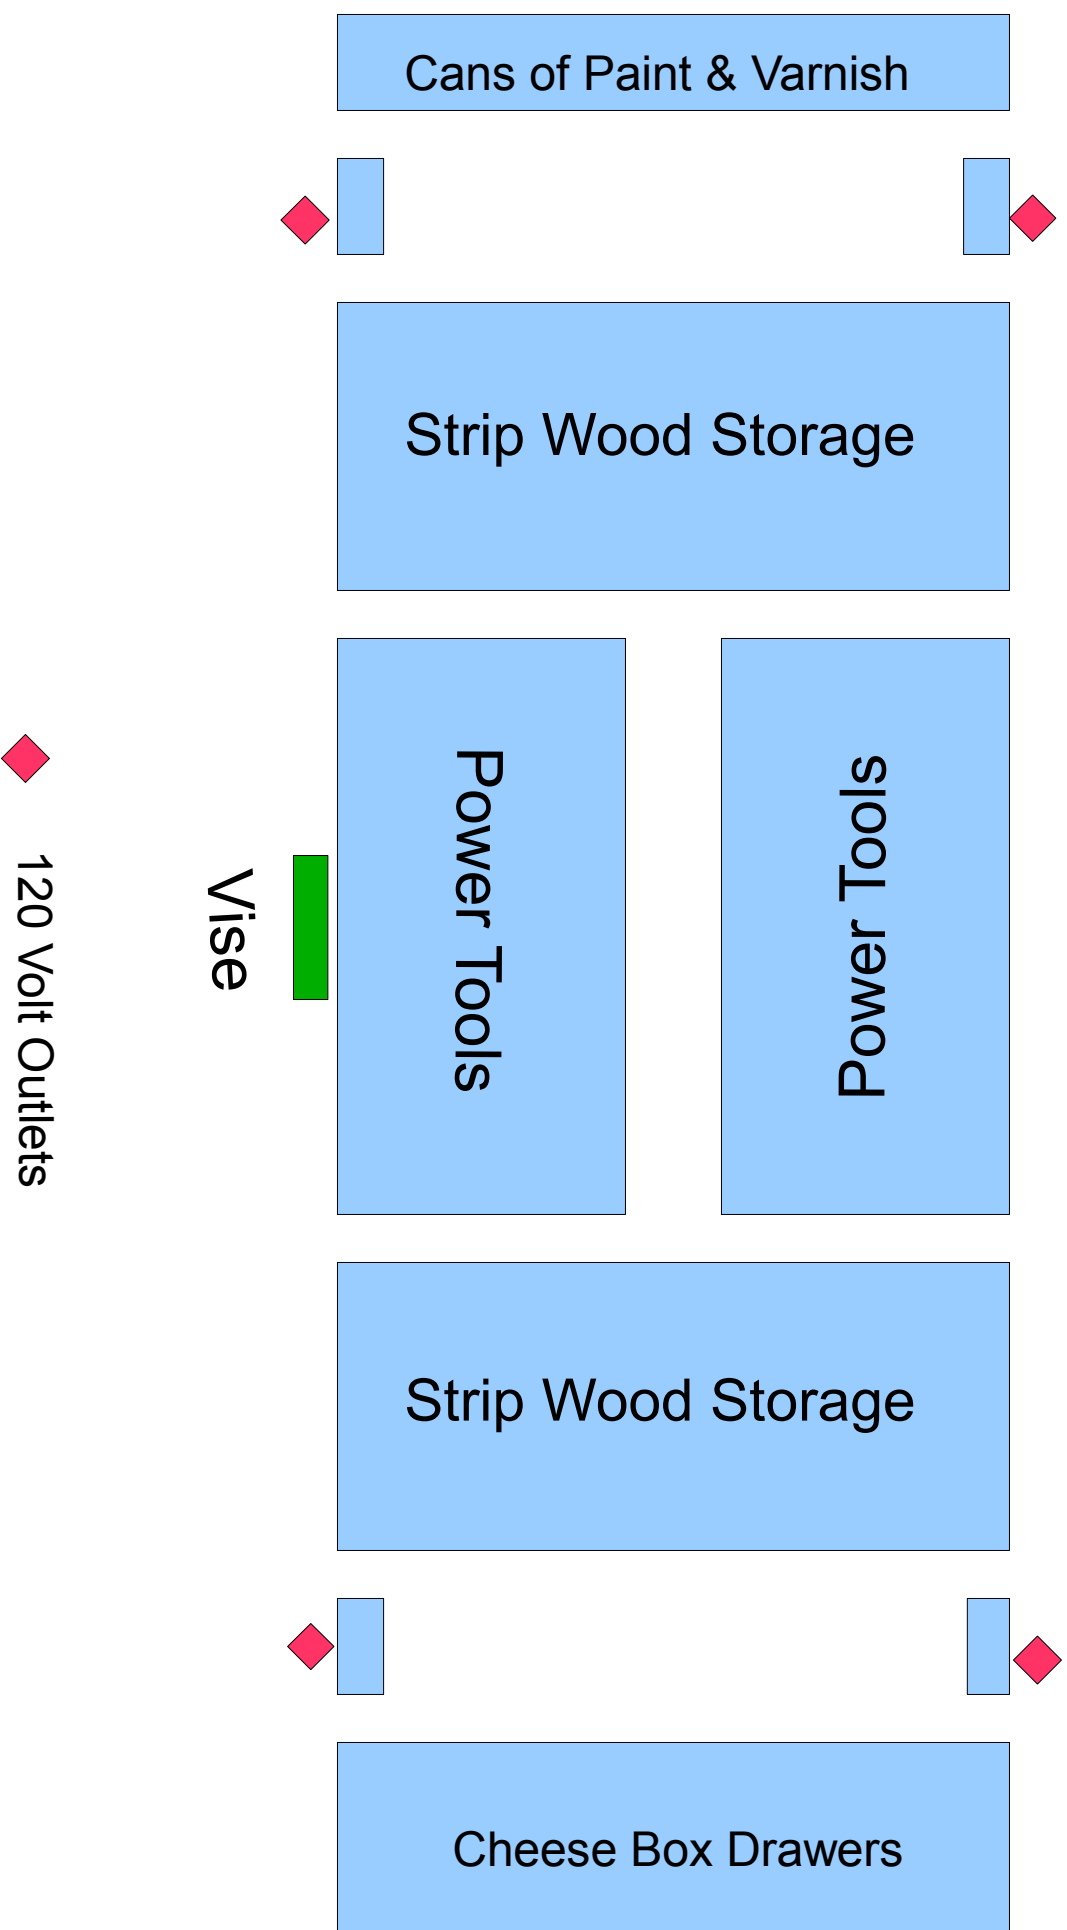

# Peter Spirito Work Bench Overhead Exploded View

# Peter Spirito Work Bench Exploded Front View

2 Layers of  $\frac{3}{4}$  Plywood

2X4 Pressure Treated Pine Base

◆ 120 Volt Outlets